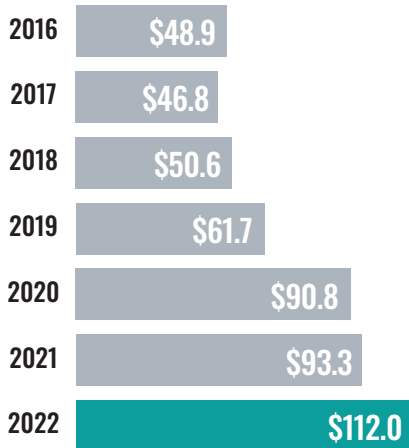

RETAIL THEFT REVENUE LOST