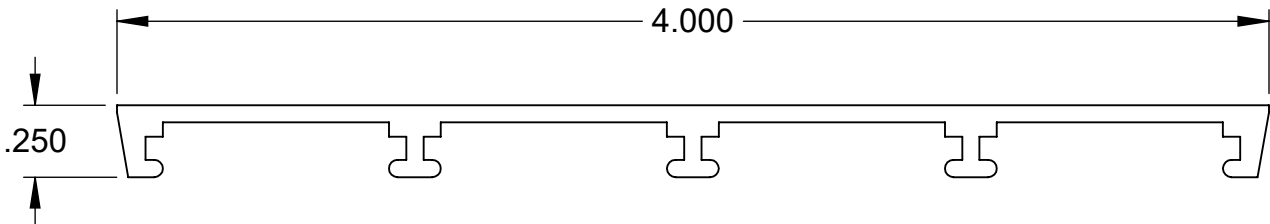

B

A

A

DESCRIPTION

MODESTO, AXIA PRO .250 X 4.000

DWG. NO.

S190209

stylmark

MATERIAL:

6463-T6 EXTR ALUM

SHEET SIZE:

A

SHEET:

1 OF 1

REV LEVEL:

a