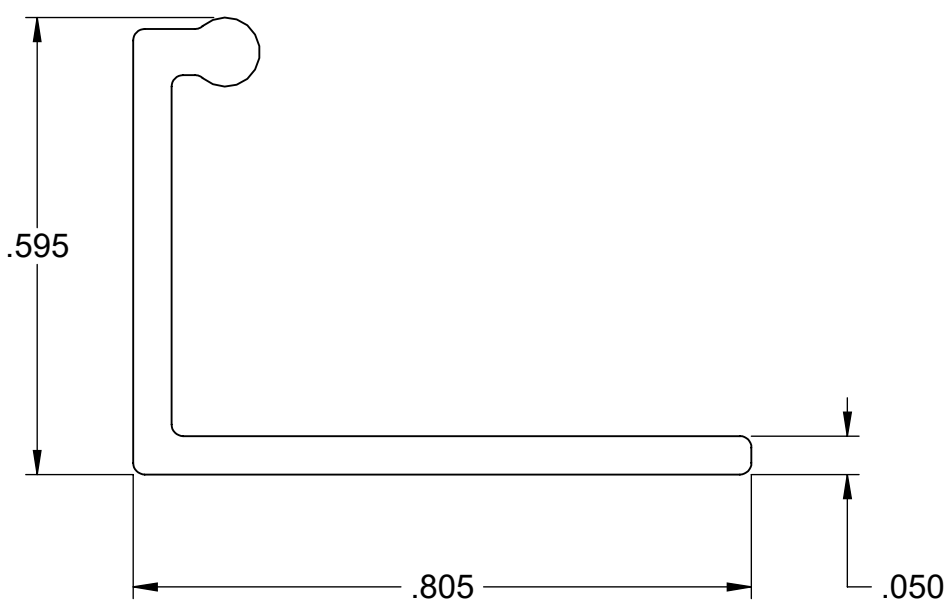

B

A

A

DESCRIPTION

CONNECTOR, START AXIA .595

DWG. NO.

S190202

Stylmark Incorporated
 6536 Main St. N.E. * P.O. Box 32008
 Minneapolis, MN 55432-0008

THIS PRINT IS NOT TO BE
 USED FOR PRODUCTION.

DRAWN BY:
 TLM

DATE:
 09/25/20

SCALE:
 4:1

MATERIAL:
 6063-T6 EXTR ALUM

SHEET SIZE:
 A

SHEET:
 1 OF 1

REV LEVEL:
 A