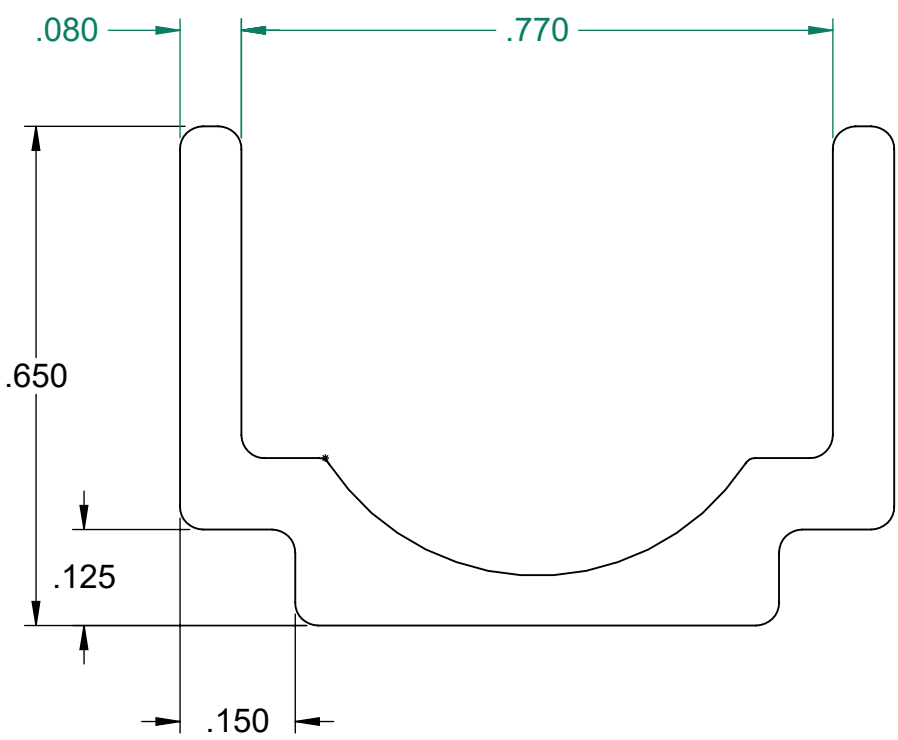

B

A

A

DESCRIPTION

CHANNEL, KICKSTAND SMALL LIGHT BOX

DWG. NO.

S190157

Stylmark Incorporated
 6536 Main St. N.E. * P.O. Box 32008
 Minneapolis, MN 55432-0008

THIS PRINT IS NOT TO BE
 USED FOR PRODUCTION.

DRAWN BY: JAO	DATE: 10/03/12	SCALE: 4:1	MATERIAL: 6063-T6 EXTR ALUM	SHEET SIZE: A	SHEET: 1 OF 1	REV LEVEL: A
------------------	-------------------	---------------	--------------------------------	------------------	------------------	-----------------