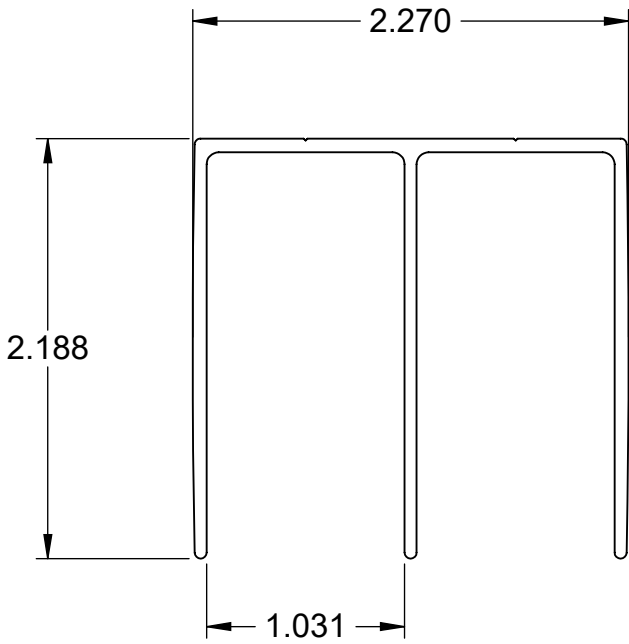

3

2

1

D

D

C

C

B

B

A

A

DESCRIPTION

HEADER, WARDROBE DOOR

DWG. NO.

S130022

Stylmark Incorporated
 6536 Main St. N.E. * P.O. Box 32008
 Minneapolis, MN 55432-0008

THIS PRINT IS NOT TO BE
 USED FOR PRODUCTION.

DRAWN BY:
 DR

DATE:
 04/30/91

SCALE:
 1:1

MATERIAL:
 6463-T6 EXTR ALUM

SHEET SIZE:
 A

SHEET:
 1 OF 1

REV LEVEL:
 D