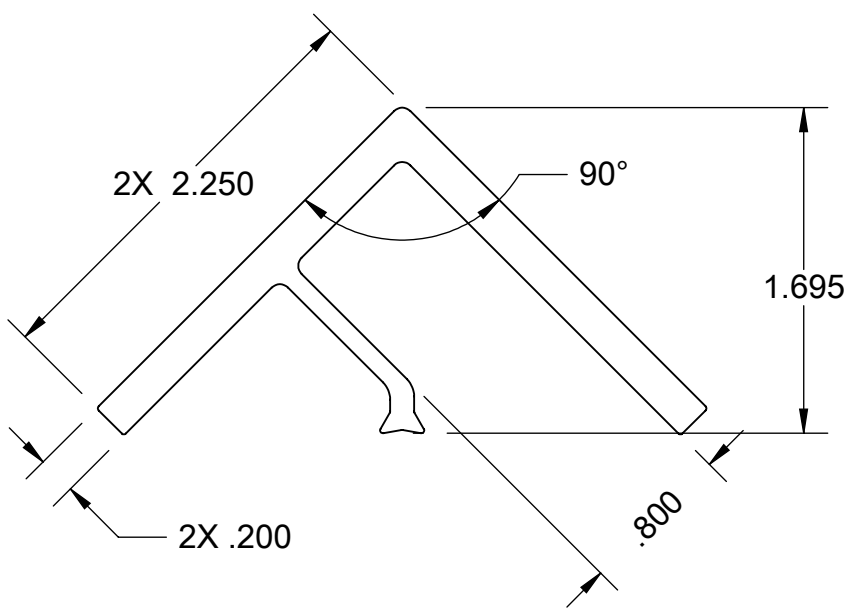

3

2

1

D

D

C

C

B

B

A

A

DESCRIPTION

GLASS CLIP, 90 DEG - 3/4

DWG. NO.

S111008

Stylmark Incorporated
 6536 Main St. N.E. * P.O. Box 32008
 Minneapolis, MN 55432-0008

THIS PRINT IS NOT TO BE
 USED FOR PRODUCTION.

DRAWN BY:
GAS

DATE:
05/19/15

SCALE:
1:1

MATERIAL:
6463-T6 EXTR ALUM

SHEET SIZE:
A

SHEET:
1 OF 1

REV LEVEL:
A