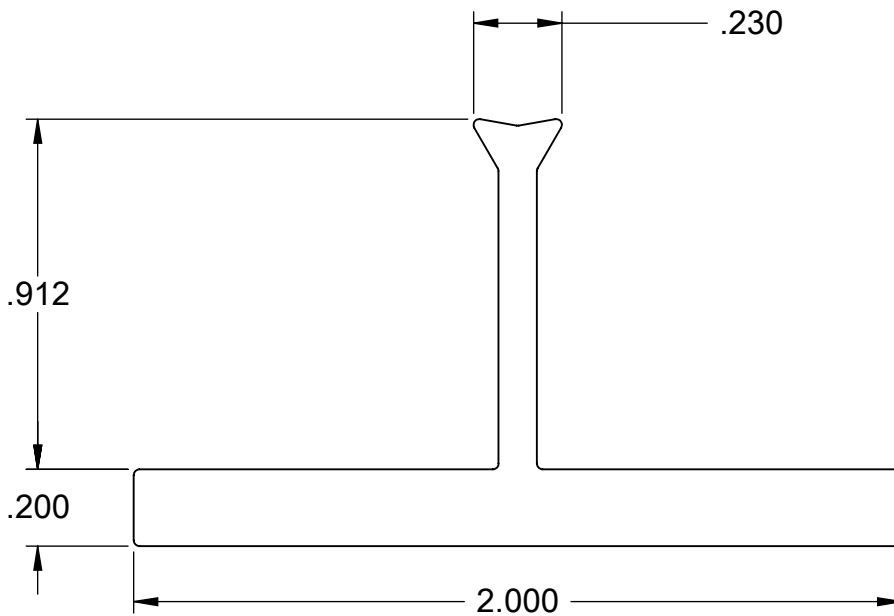

B

A

A

DESCRIPTION

GLASS CLIP, 180 DEG

DWG. NO.

S111005

Stylmark Incorporated
 6536 Main St. N.E. * P.O. Box 32008
 Minneapolis, MN 55432-0008

THIS PRINT IS NOT TO BE
 USED FOR PRODUCTION.

DRAWN BY:
 GAS

DATE:
 05/08/15

SCALE:
 2:1

MATERIAL:
 6463-T6 EXTR ALUM

SHEET SIZE:
 A

SHEET:
 1 OF 1

REV LEVEL:
 A