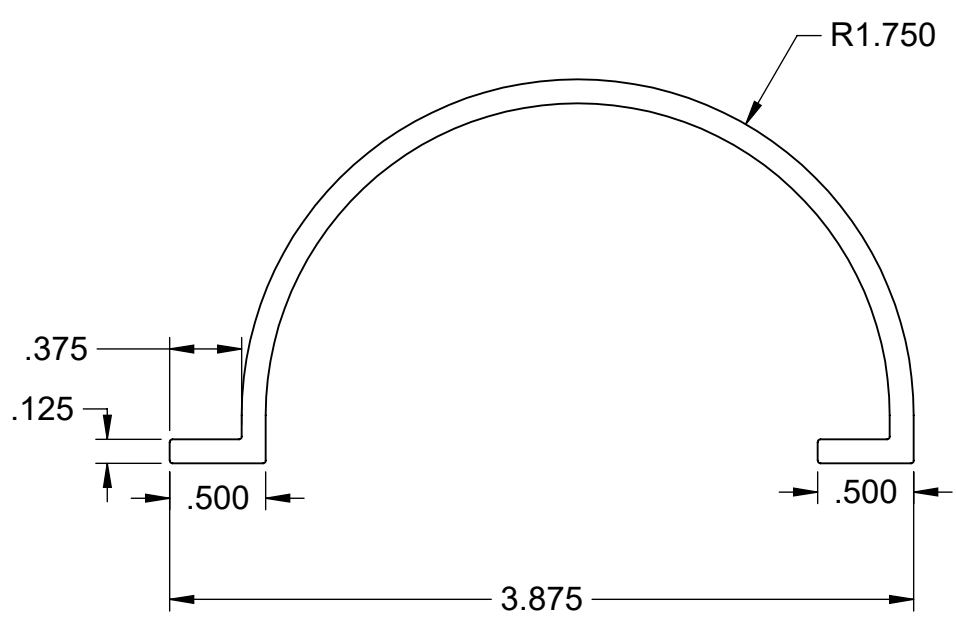

B

A

A

DESCRIPTION

TRIM, BULLNOSE 3.500

DWG. NO.

S110790

Stylmark Incorporated
 6536 Main St. N.E. * P.O. Box 32008
 Minneapolis, MN 55432-0008

THIS PRINT IS NOT TO BE
 USED FOR PRODUCTION.

DRAWN BY:
 CGD

DATE:
 9/11/08

SCALE:
 1:1

MATERIAL:
 6463 T-6 EXTR ALUM

SHEET SIZE:
 A

SHEET:
 1 OF 1

REV LEVEL:
 P1