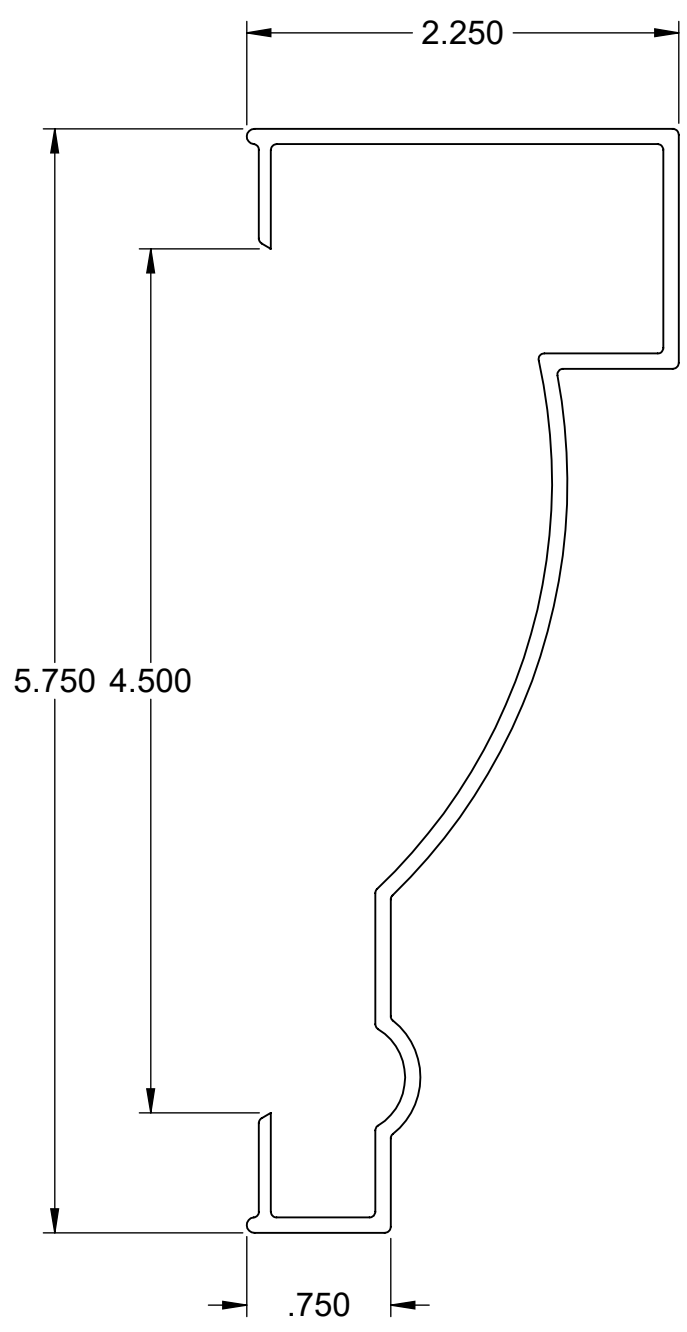

3

2

1

D

D

C

C

B

B

A

A

DESCRIPTION

TRIM, 5.750 X 2.250 TRADITIONAL AMERICAN

DWG. NO.

S110465

Stylmark Incorporated
 6536 Main St. N.E. * P.O. Box 32008
 Minneapolis, MN 55432-0008

THIS PRINT IS NOT TO BE
 USED FOR PRODUCTION.

DRAWN BY:
JAH

DATE:
12/10/13

SCALE:
1:1

MATERIAL:
6463-T6 EXTR ALUM

SHEET SIZE:
A

SHEET:
1 OF 1

REV LEVEL:
G

3

2

1