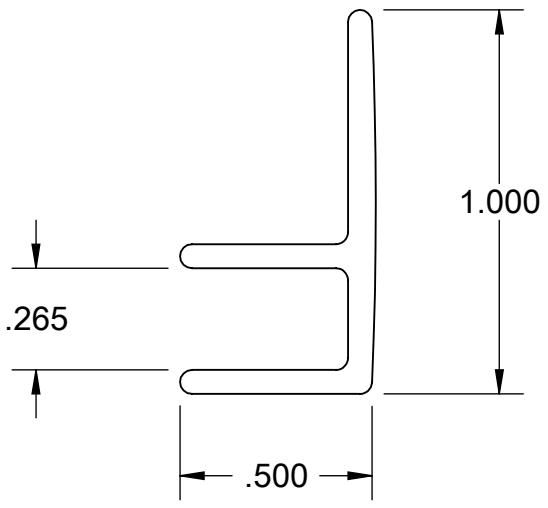

3

2

1

D

D

C

C

B

B

A

A

DESCRIPTION

EDGING, GLASS SHELF .250

DWG. NO.

S110394

Stylmark Incorporated  
 6536 Main St. N.E. \* P.O. Box 32008  
 Minneapolis, MN 55432-0008

THIS PRINT IS NOT TO BE  
 USED FOR PRODUCTION.

DRAWN BY: DR	DATE: 09/07/90	SCALE: 2:1	MATERIAL: 6463-T6 EXTR ALUM	SHEET SIZE: A	SHEET: 1 OF 1	REV LEVEL: G
-----------------	-------------------	---------------	--------------------------------	------------------	------------------	-----------------