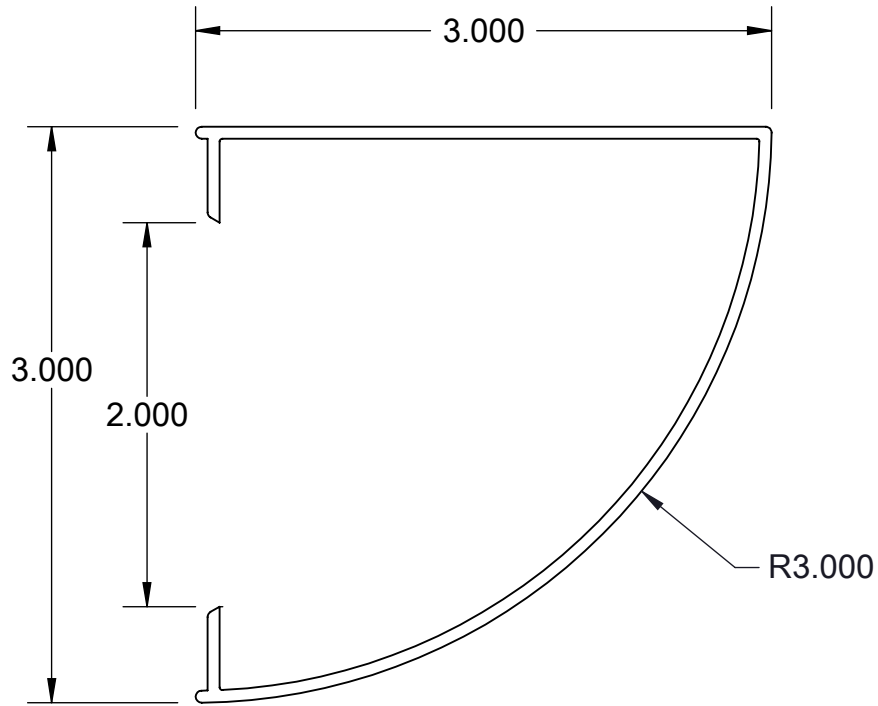

3

2

1

D

D

C

C

B

B

A

A

DESCRIPTION

TRIM, QUARTER ROUND 3.00 RADIUS

DWG. NO.

S110286

Stylmark Incorporated  
 6536 Main St. N.E. \* P.O. Box 32008  
 Minneapolis, MN 55432-0008

THIS PRINT IS NOT TO BE  
 USED FOR PRODUCTION.

DRAWN BY:

DR

DATE:

04/03/91

SCALE:

1:1

MATERIAL:

6463-T6 EXTR ALUM

SHEET SIZE:

A

SHEET:

1 OF 1

REV LEVEL:

D

3