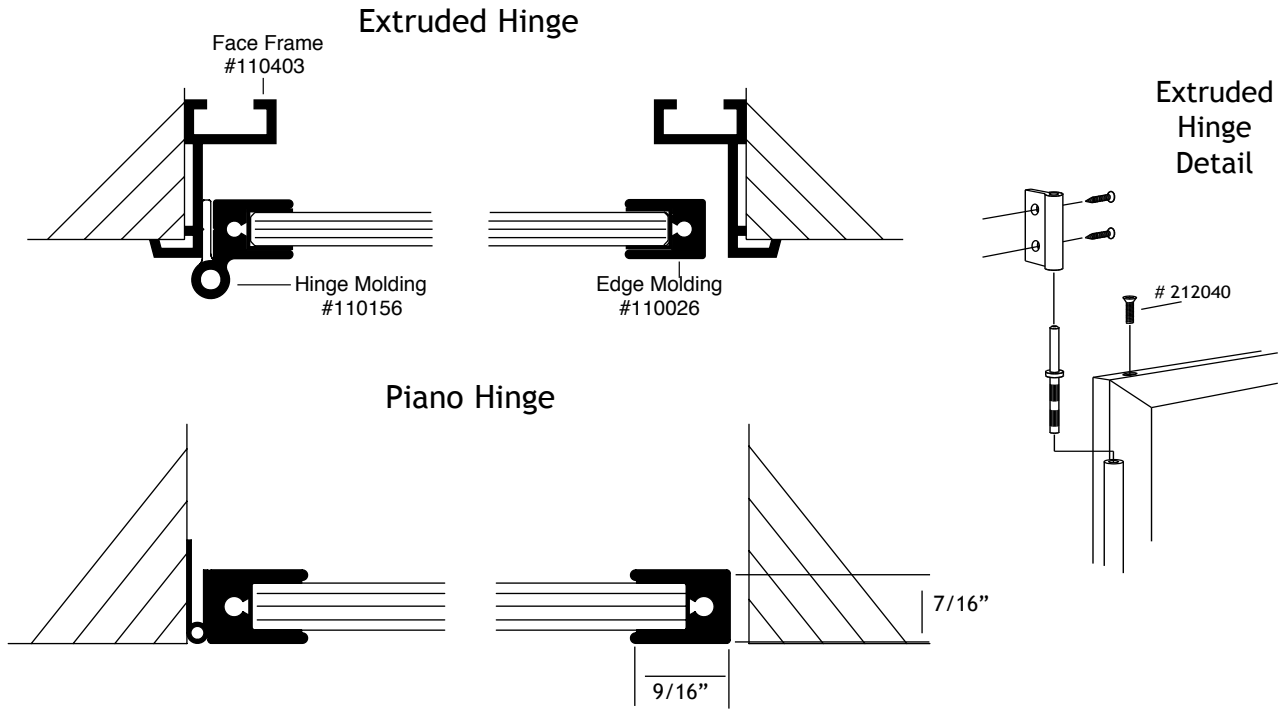

Standard Aluminum Hinged Door Frames

Stylmark's Aluminum Standard Hinged Door Frames hold a single panel of 1/4" thick. The frame is constructed with a small 9/16" edge molding, creating a virtually seamless hinge. Piano hinges are also available to accommodate larger sized door frames. Locks are not available. Standard hinged door frames can be used with our Face Frames (as shown on page 10) for an elegant visual display that captures viewer's attention quickly.

SIZE LIMITATIONS	MAXIMUM WIDTH	MAXIMUM HEIGHT
EXTRUDED HINGE	24"	48"
PIANO HINGE	36"	96"

STANDARD ALUMINUM HINGED DOOR FRAMES		
MODEL #	DESCRIPTION	PANEL THICKNESS
610135	FRAME WITH EXTRUDED HINGE (NO LOCK/NO LATCH)	1/4"
610176	FRAME WITH PIANO HINGE (NO LOCK/NO LATCH)	1/4"

√ = finished surface