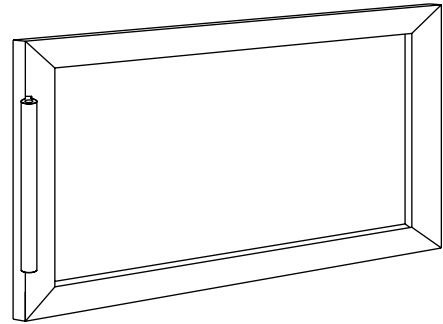

Standard Aluminum Hinged Door Frames

Stylmark's Aluminum Standard Hinged Door Frames hold a single panel of 1/4" thick. The frame is constructed with a small 9/16" edge molding, creating a virtually seamless hinge. Piano hinges are also available to accommodate larger sized door frames. Locks are not available. Standard hinged door frames can be used with our Face Frames (as shown on page 10) for an elegant visual display that captures viewer's attention quickly.

SIZE LIMITATIONS	MAXIMUM WIDTH	MAXIMUM HEIGHT
EXTRUDED HINGE	24"	48"
PIANO HINGE	36"	96"

STANDARD ALUMINUM HINGED DOOR FRAMES		
MODEL #	DESCRIPTION	PANEL THICKNESS
610135	FRAME WITH EXTRUDED HINGE (NO LOCK/NO LATCH)	1/4"
610176	FRAME WITH PIANO HINGE (NO LOCK/NO LATCH)	1/4"

√ = finished surface