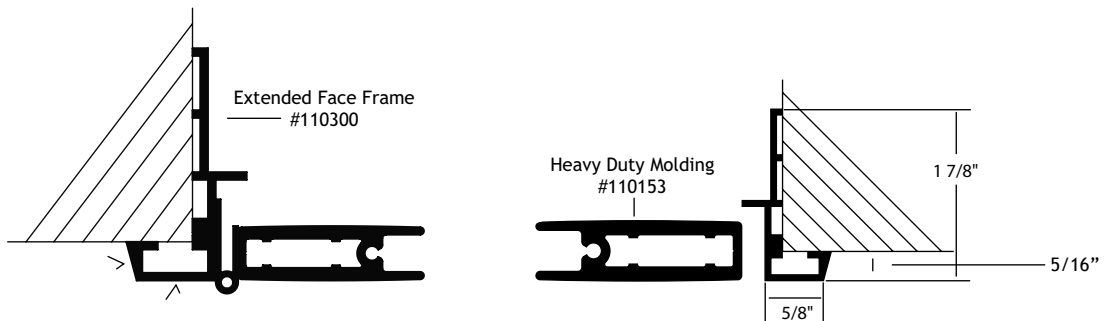

# Aluminum Face Frames

Stylmark created these decorative Face Frames to finish your rough openings with style. The Face Frame is easy to install with our Hinged Doors and Transparency Frames. Hidden steel mitered corner brackets hold corners tightly together for an attractive, seamless look.

**Part #610142 Face Frame**

**Part #610164 Square Face Frame**

**Part #610156 Face Frame**

**Part #110220 Mullion**  
This provides separation and support for multiple door systems.

√ = finished surface