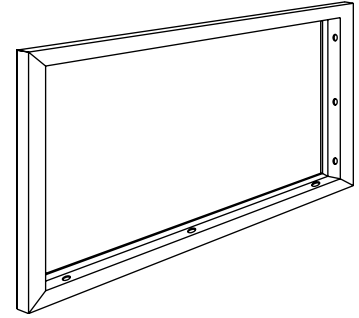

# Aluminum Face Frames

Stylmark created these decorative Face Frames to finish your rough openings with style. The Face Frame is easy to install with our Hinged Doors and Transparency Frames. Hidden steel mitered corner brackets hold corners tightly together for an attractive, seamless look.

**Part #610142 Face Frame**

**Part #610164 Square Face Frame**

**Part #610156 Face Frame**

**Part #110220 Mullion**  
This provides separation and support for multiple door systems.

√ = finished surface