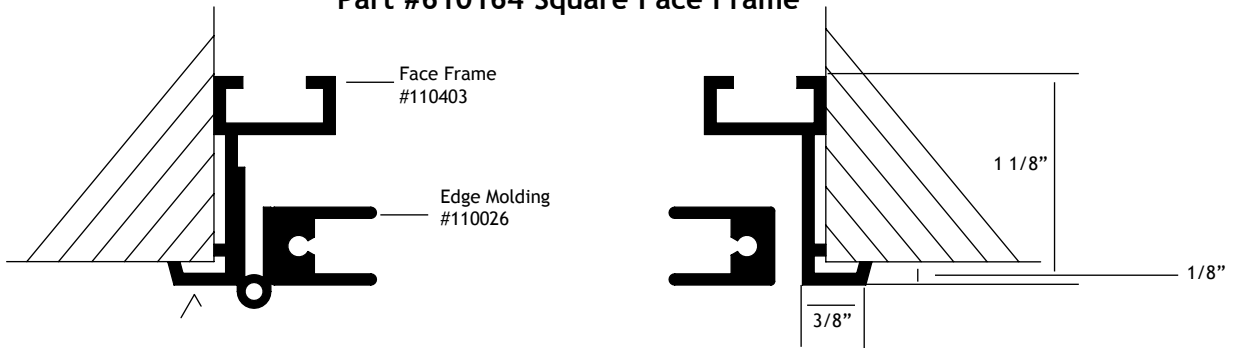

# Aluminum Face Frames

Stylmark created these decorative Face Frames to finish your rough openings with style. The Face Frame is easy to install with our Hinged Doors and Transparency Frames. Hidden steel mitered corner brackets hold corners tightly together for an attractive, seamless look.

**Part #610142 Face Frame**

**Part #610164 Square Face Frame**

**Part #610156 Face Frame**

**Part #110220 Mullion**  
This provides separation and support for multiple door systems.

√ = finished surface