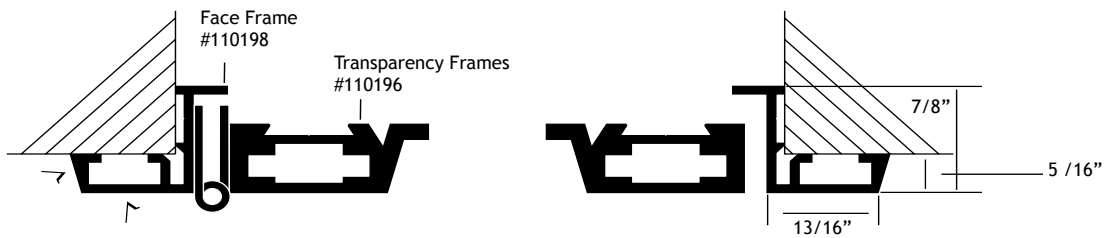

# Aluminum Face Frames

Stylmark created these decorative Face Frames to finish your rough openings with style. The Face Frame is easy to install with our Hinged Doors and Transparency Frames. Hidden steel mitered corner brackets hold corners tightly together for an attractive, seamless look.

**Part #610142 Face Frame**

**Part #610164 Square Face Frame**

**Part #610156 Face Frame**

**Part #110220 Mullion**  
This provides separation and support for multiple door systems.

√ = finished surface