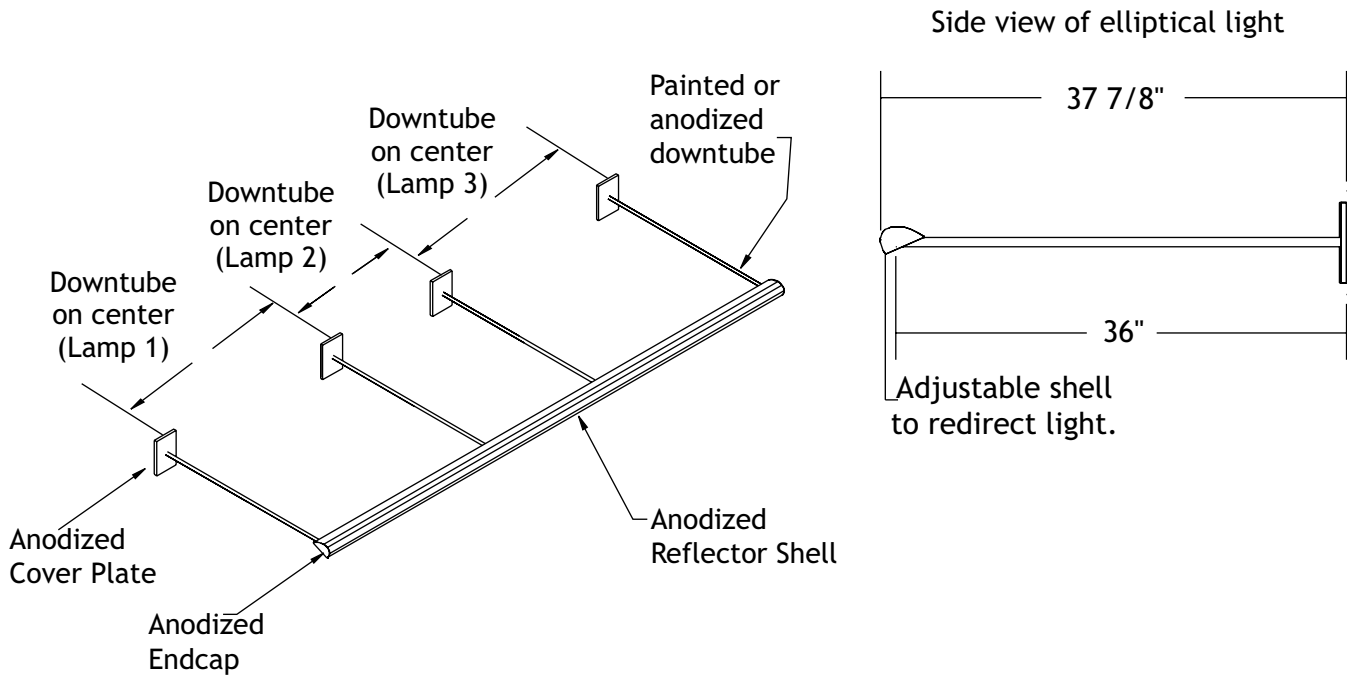

Elliptical Light

Cast a uniform wash of light on perimeter walls and stationary fixtures with the Stylmark Elliptical Light. Our unique swivel mechanism allows for easy redirection of light and the continuous shell design provides a uniform look when using multiple lamps. Stylmark's Elliptical Light is available in a variety of configurations to maximize design flexibility.

ELLIPTICAL REFLECTOR AND LAMP SIZE CHART							
MINIMUM	MAXIMUM	LAMP WIDTH	DOWNTUBE ON CENTER (LAMP 1)	DOWNTUBE ON CENTER (LAMP 2)	DOWNTUBE ON CENTER (LAMP 3)	LAMP TYPE	
						STANDARD	HIGH OUTPUT
27.46"	39.26"	2'	25 15/32"	N/A	N/A	F14T5	F24T5
39.27"	51.07"	3'	37 9/32"	N/A	N/A	F21T5	F39T5
51.07"	62.88"	4'	49 1/16"	N/A	N/A	F28T5	F54T5
62.89"	75.28"	5'	60 29/32"	N/A	N/A	F35T5	N/A
75.29"	87.09"	3' & 3'	37 9/32"	37 9/32"	N/A	F21T5 (2)	F39T5 (2)
87.10"	98.09"	3' & 4'	37 9/32"	49 1/16"	N/A	F21T5 & F28T5	F39T5 & F54T5
98.10"	111.30"	4' & 4'	49 1/16"	49 1/16"	N/A	F28T5 (2)	F54T5 (2)
111.31"	122.52"	3' & 3' & 3'	37 9/32"	37 9/32"	37 9/32"	F21T5 (3)	F39T5 (3)
122.53"	134.92"	5' & 5'	60 29/32"	60 29/32"	N/A	F35T5 (2)	N/A
123.12"	134.92"	3' & 4' & 3'	37 9/32"	49 1/16"	37 9/32"	F21T5 (2) & F28T5	F39T5 (2) & F54T5
134.93"	144.00"	3' & 5' & 3'	37 9/32"	60 29/32"	37 9/32"	F21T5 (2) & F35T5	N/A

ELIP01

Elliptical Light

Junction
Box
3" depth x 4" wide x 6 1/4" height

ELLIPTICAL LIGHT			
MODEL #	DESCRIPTION	SPECIFICATION DRAWING	INSTRUCTION BULLETIN
681605	STANDARD WALL MOUNTING OPTION ¹	981071	971358