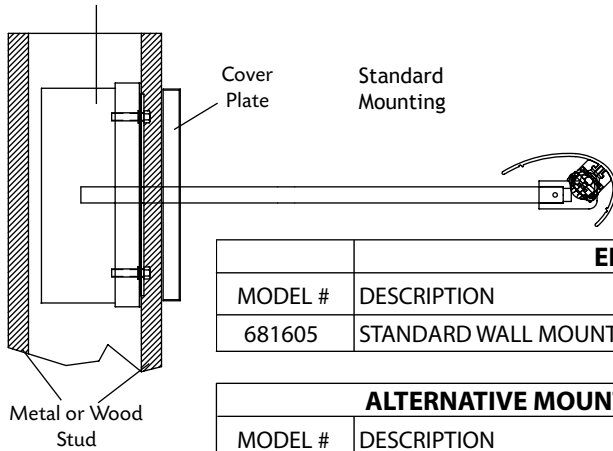

Elliptical Light

Cast a uniform wash of light on perimeter walls and stationary fixtures with the Stylmark Elliptical Light. Our unique swivel mechanism allows for easy redirection of light and the continuous shell design provides a uniform look when using multiple lamps. Stylmark's Elliptical Light is available in a variety of configurations to maximize design flexibility.

ELLIPTICAL REFLECTOR AND LAMP SIZE CHART							
MINIMUM	MAXIMUM	LAMP WIDTH	DOWNTUBE ON CENTER (LAMP 1)	DOWNTUBE ON CENTER (LAMP 2)	DOWNTUBE ON CENTER (LAMP 3)	LAMP TYPE	
						STANDARD	HIGH OUTPUT
27.46"	39.26"	2'	25 15/32"	N/A	N/A	F14T5	F24T5
39.27"	51.07"	3'	37 9/32"	N/A	N/A	F21T5	F39T5
51.07"	62.88"	4'	49 1/16"	N/A	N/A	F28T5	F54T5
62.89"	75.28"	5'	60 29/32"	N/A	N/A	F35T5	N/A
75.29"	87.09"	3' & 3'	37 9/32"	37 9/32"	N/A	F21T5 (2)	F39T5 (2)
87.10"	98.09"	3' & 4'	37 9/32"	49 1/16"	N/A	F21T5 & F28T5	F39T5 & F54T5
98.10"	111.30"	4' & 4'	49 1/16"	49 1/16"	N/A	F28T5 (2)	F54T5 (2)
111.31"	122.52"	3' & 3' & 3'	37 9/32"	37 9/32"	37 9/32"	F21T5 (3)	F39T5 (3)
122.53"	134.92"	5' & 5'	60 29/32"	60 29/32"	N/A	F35T5 (2)	N/A
123.12"	134.92"	3' & 4' & 3'	37 9/32"	49 1/16"	37 9/32"	F21T5 (2) & F28T5	F39T5 (2) & F54T5
134.93"	144.00"	3' & 5' & 3'	37 9/32"	60 29/32"	37 9/32"	F21T5 (2) & F35T5	N/A

ELIP01

Elliptical Light

Junction
Box
3" depth x 4" wide x 6 1/4" height

ELLIPTICAL LIGHT			
MODEL #	DESCRIPTION	SPECIFICATION DRAWING	INSTRUCTION BULLETIN
681605	STANDARD WALL MOUNTING OPTION ¹	981071	971358