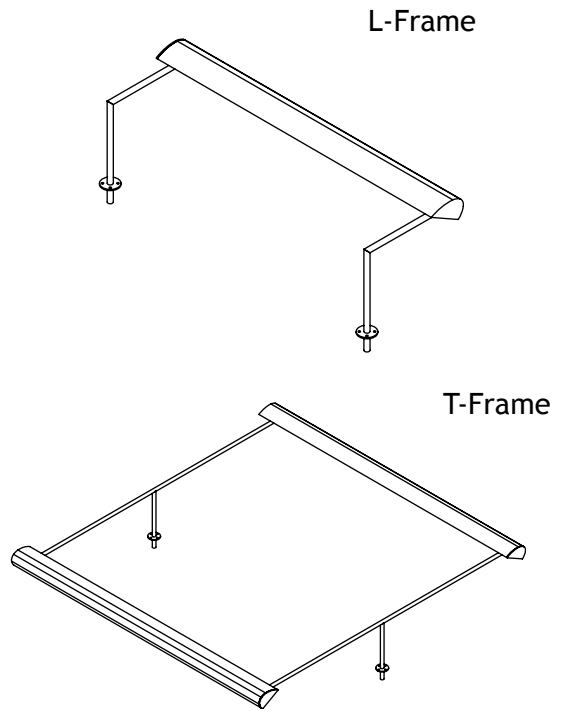

Elliptical Light

Cast a uniform wash of light on perimeter walls and stationary fixtures with the Stylmark Elliptical Light. Our unique swivel mechanism allows for easy redirection of light and the continuous shell design provides a uniform look when using multiple lamps. Stylmark's Elliptical Light is available in a variety of configurations to maximize design flexibility.

ELLIPTICAL REFLECTOR AND LAMP SIZE CHART							
MINIMUM	MAXIMUM	LAMP WIDTH	DOWNTUBE ON CENTER (LAMP 1)	DOWNTUBE ON CENTER (LAMP 2)	DOWNTUBE ON CENTER (LAMP 3)	LAMP TYPE	
						STANDARD	HIGH OUTPUT
27.46"	39.26"	2'	25 15/32"	N/A	N/A	F14T5	F24T5
39.27"	51.07"	3'	37 9/32"	N/A	N/A	F21T5	F39T5
51.07"	62.88"	4'	49 1/16"	N/A	N/A	F28T5	F54T5
62.89"	75.28"	5'	60 29/32"	N/A	N/A	F35T5	N/A
75.29"	87.09"	3' & 3'	37 9/32"	37 9/32"	N/A	F21T5 (2)	F39T5 (2)
87.10"	98.09"	3' & 4'	37 9/32"	49 1/16"	N/A	F21T5 & F28T5	F39T5 & F54T5
98.10"	111.30"	4' & 4'	49 1/16"	49 1/16"	N/A	F28T5 (2)	F54T5 (2)
111.31"	122.52"	3' & 3' & 3'	37 9/32"	37 9/32"	37 9/32"	F21T5 (3)	F39T5 (3)
122.53"	134.92"	5' & 5'	60 29/32"	60 29/32"	N/A	F35T5 (2)	N/A
123.12"	134.92"	3' & 4' & 3'	37 9/32"	49 1/16"	37 9/32"	F21T5 (2) & F28T5	F39T5 (2) & F54T5
134.93"	144.00"	3' & 5' & 3'	37 9/32"	60 29/32"	37 9/32"	F21T5 (2) & F35T5	N/A

ELIP01

Elliptical Light

Junction
Box
3" depth x 4" wide x 6 1/4" height

ELLIPTICAL LIGHT			
MODEL #	DESCRIPTION	SPECIFICATION DRAWING	INSTRUCTION BULLETIN
681605	STANDARD WALL MOUNTING OPTION ¹	981071	971358