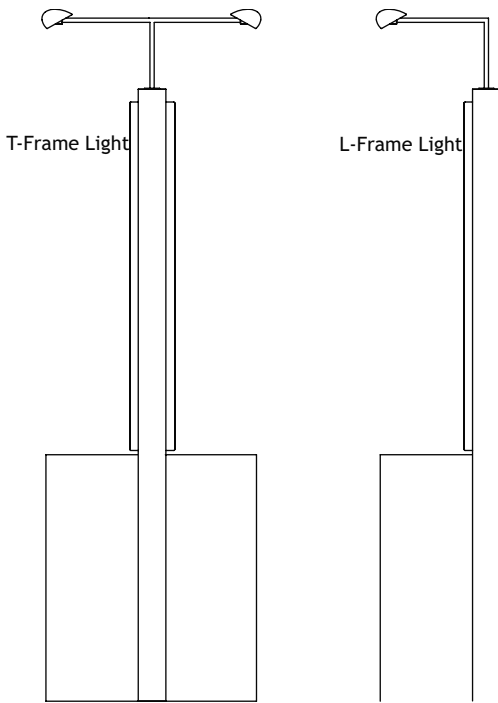

Elliptical Light

Cast a uniform wash of light on perimeter walls and stationary fixtures with the Stylmark Elliptical Light. Our unique swivel mechanism allows for easy redirection of light and the continuous shell design provides a uniform look when using multiple lamps. Stylmark's Elliptical Light is available in a variety of configurations to maximize design flexibility.

ELLIPTICAL REFLECTOR AND LAMP SIZE CHART							
MINIMUM	MAXIMUM	LAMP WIDTH	DOWNTUBE ON CENTER (LAMP 1)	DOWNTUBE ON CENTER (LAMP 2)	DOWNTUBE ON CENTER (LAMP 3)	LAMP TYPE	
						STANDARD	HIGH OUTPUT
27.46"	39.26"	2'	25 15/32"	N/A	N/A	F14T5	F24T5
39.27"	51.07"	3'	37 9/32"	N/A	N/A	F21T5	F39T5
51.07"	62.88"	4'	49 1/16"	N/A	N/A	F28T5	F54T5
62.89"	75.28"	5'	60 29/32"	N/A	N/A	F35T5	N/A
75.29"	87.09"	3' & 3'	37 9/32"	37 9/32"	N/A	F21T5 (2)	F39T5 (2)
87.10"	98.09"	3' & 4'	37 9/32"	49 1/16"	N/A	F21T5 & F28T5	F39T5 & F54T5
98.10"	111.30"	4' & 4'	49 1/16"	49 1/16"	N/A	F28T5 (2)	F54T5 (2)
111.31"	122.52"	3' & 3' & 3'	37 9/32"	37 9/32"	37 9/32"	F21T5 (3)	F39T5 (3)
122.53"	134.92"	5' & 5'	60 29/32"	60 29/32"	N/A	F35T5 (2)	N/A
123.12"	134.92"	3' & 4' & 3'	37 9/32"	49 1/16"	37 9/32"	F21T5 (2) & F28T5	F39T5 (2) & F54T5
134.93"	144.00"	3' & 5' & 3'	37 9/32"	60 29/32"	37 9/32"	F21T5 (2) & F35T5	N/A

ELIP01

Elliptical Light

Junction
Box
3" depth x 4" wide x 6 1/4" height

ELLIPTICAL LIGHT			
MODEL #	DESCRIPTION	SPECIFICATION DRAWING	INSTRUCTION BULLETIN
681605	STANDARD WALL MOUNTING OPTION ¹	981071	971358

ALTERNATIVE MOUNTING OPTIONS		
MODEL #	DESCRIPTION	SPECIFICATION DRAWING
580464-02	L-FRAME ²	981060
580465-02	T-FRAME ²	981060

¹ Horizontal tube standard. If other mounting is required, contact Stylmark Customer Service.