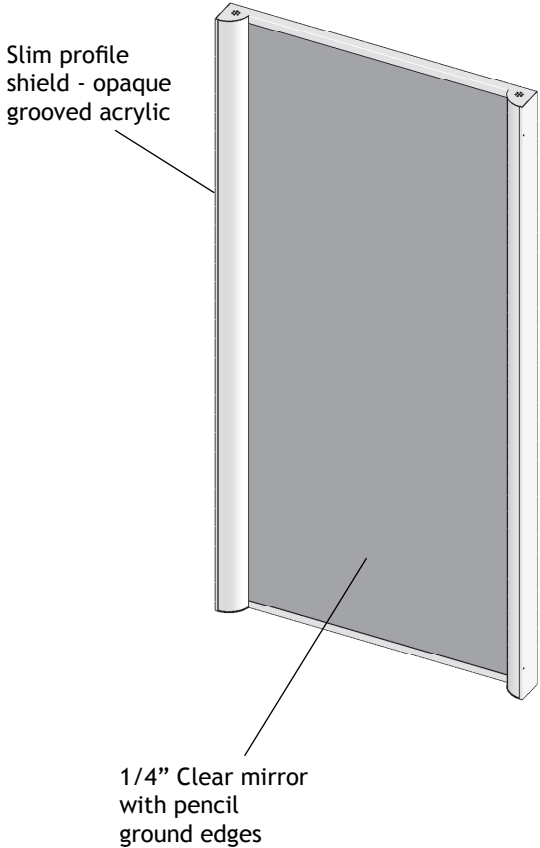

Slim Profile Lit Mirror

Our new slim lit mirror from Stylmark comes ready to install. Designed to extend only 3” from the wall, these mirrors expand the visual space of any room while providing elegant functionality.

MODEL #	DESCRIPTION	PANE DIMENSIONS
620088-4047	SLIM LIT MIRROR KIT - WHITE	32” X 60”
620088-4048	SLIM LIT MIRROR KIT - BRIGHT SILVER	32” X 60”

Slim Profile Lit Mirror

Slim Profile Lit Mirror - Mirror Removed