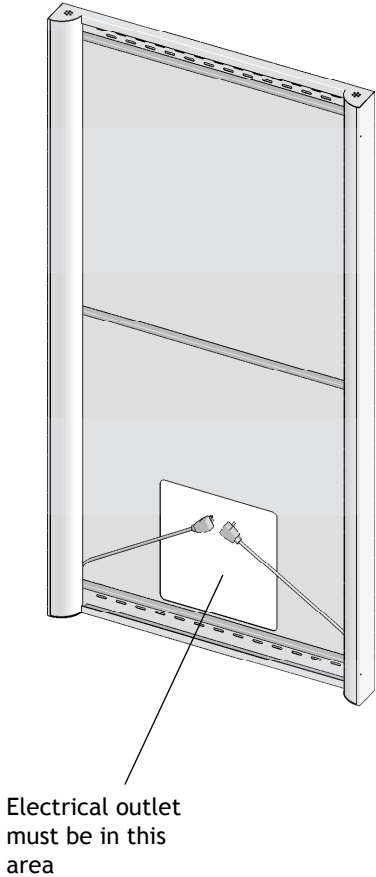

Slim Profile Lit Mirror

Our new slim lit mirror from Stylmark comes ready to install. Designed to extend only 3” from the wall, these mirrors expand the visual space of any room while providing elegant functionality.

MODEL #	DESCRIPTION	PANE DIMENSIONS
620088-4047	SLIM LIT MIRROR KIT - WHITE	32” X 60”
620088-4048	SLIM LIT MIRROR KIT - BRIGHT SILVER	32” X 60”

Slim Profile Lit Mirror

Slim Profile Lit Mirror - Mirror Removed