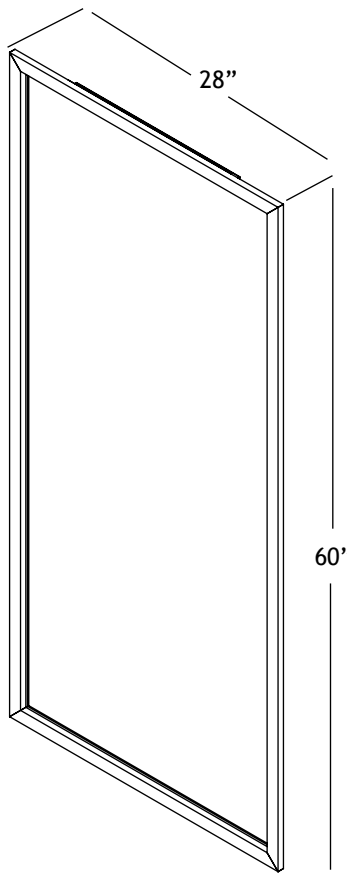

Fitting Room Mirror Kits

Mirror kits from Stylmark come fully glazed and ready to install. Available in standard single pane or triple pane sizes with or without back-lighting, these mirrors expand the visual space of any room while providing elegant functionality.

ORDERING MIRROR KITS		
MODEL #	DESCRIPTION	PANE DIMENSIONS
620086	SINGLE PANE MIRROR KIT: BACK-LIT	36" x 72"
620087	TRIPLE PANE MIRROR KIT: BACK-LIT	19" (wing) x 28" x 72"

- Notes:**
- Power requirements - 120VAC, 60 HZ, 0.26A (per lamp)
 - Stylmark Mirror Kit Model #620086 and #620087 are ETL listed per UL Standards.

MIRRKIT

Fitting Room Mirror Kits

ORDERING MIRROR KITS		
MODEL #	DESCRIPTION	PANE DIMENSIONS
620083	SINGLE PANE MIRROR KIT	28" x 72"
620084	SINGLE PANE MIRROR KIT	28" x 60"
620085	TRIPLE PANE MIRROR KIT	19"(wing) x 28" x 72"

Model #620083
Single Pane Mirror Kit
28"x72"

Model #620084
Single Pane Mirror Kit
28"x60"

Model #620085
Triple Pane Mirror Kit
19"(wing)x28"x72"

MIRRKIT