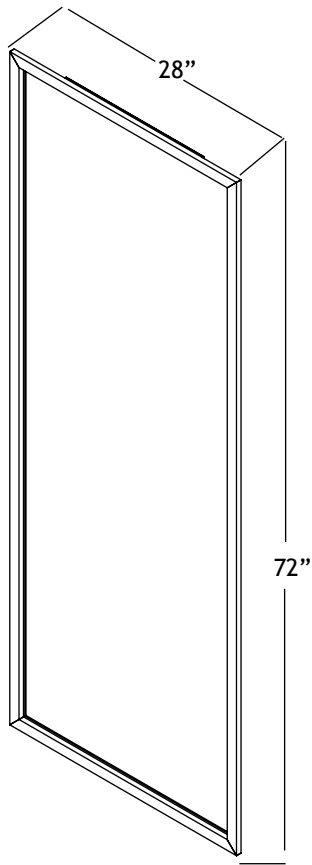

ORDERING MIRROR KITS		
MODEL #	DESCRIPTION	PANE DIMENSIONS
620086	SINGLE PANE MIRROR KIT: BACK-LIT	36" x 72"
620087	TRIPLE PANE MIRROR KIT: BACK-LIT	19" (wing) x 28" x 72"

- Notes:**
- Power requirements - 120VAC, 60 HZ, 0.26A (per lamp)
 - Stylmark Mirror Kit Model #620086 and #620087 are ETL listed per UL Standards.

MIRRKIT

Fitting Room Mirror Kits

ORDERING MIRROR KITS		
MODEL #	DESCRIPTION	PANE DIMENSIONS
620083	SINGLE PANE MIRROR KIT	28" x 72"
620084	SINGLE PANE MIRROR KIT	28" x 60"
620085	TRIPLE PANE MIRROR KIT	19"(wing) x 28" x 72"

Model #620083
Single Pane Mirror Kit
28"x72"

Model #620084
Single Pane Mirror Kit
28"x60"

Model #620085
Triple Pane Mirror Kit
19"(wing)x28"x72"

MIRRKIT