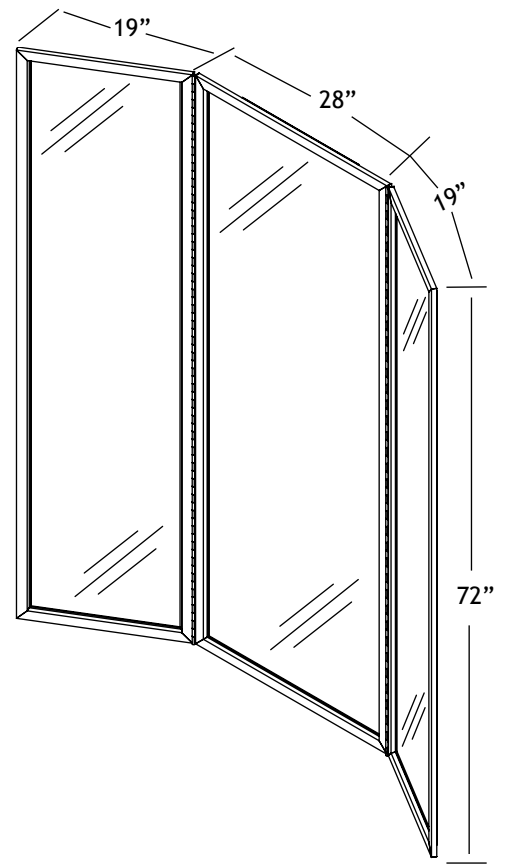

ORDERING MIRROR KITS		
MODEL #	DESCRIPTION	PANE DIMENSIONS
620086	SINGLE PANE MIRROR KIT: BACK-LIT	36" x 72"
620087	TRIPLE PANE MIRROR KIT: BACK-LIT	19" (wing) x 28" x 72"

- Notes:**
- Power requirements - 120VAC, 60 HZ, 0.26A (per lamp)
 - Stylmark Mirror Kit Model #620086 and #620087 are ETL listed per UL Standards.

MIRRKIT

Fitting Room Mirror Kits

ORDERING MIRROR KITS		
MODEL #	DESCRIPTION	PANE DIMENSIONS
620083	SINGLE PANE MIRROR KIT	28" x 72"
620084	SINGLE PANE MIRROR KIT	28" x 60"
620085	TRIPLE PANE MIRROR KIT	19"(wing) x 28" x 72"

Model #620083
Single Pane Mirror Kit
28"x72"

Model #620084
Single Pane Mirror Kit
28"x60"

Model #620085
Triple Pane Mirror Kit
19"(wing)x28"x72"

MIRRKIT