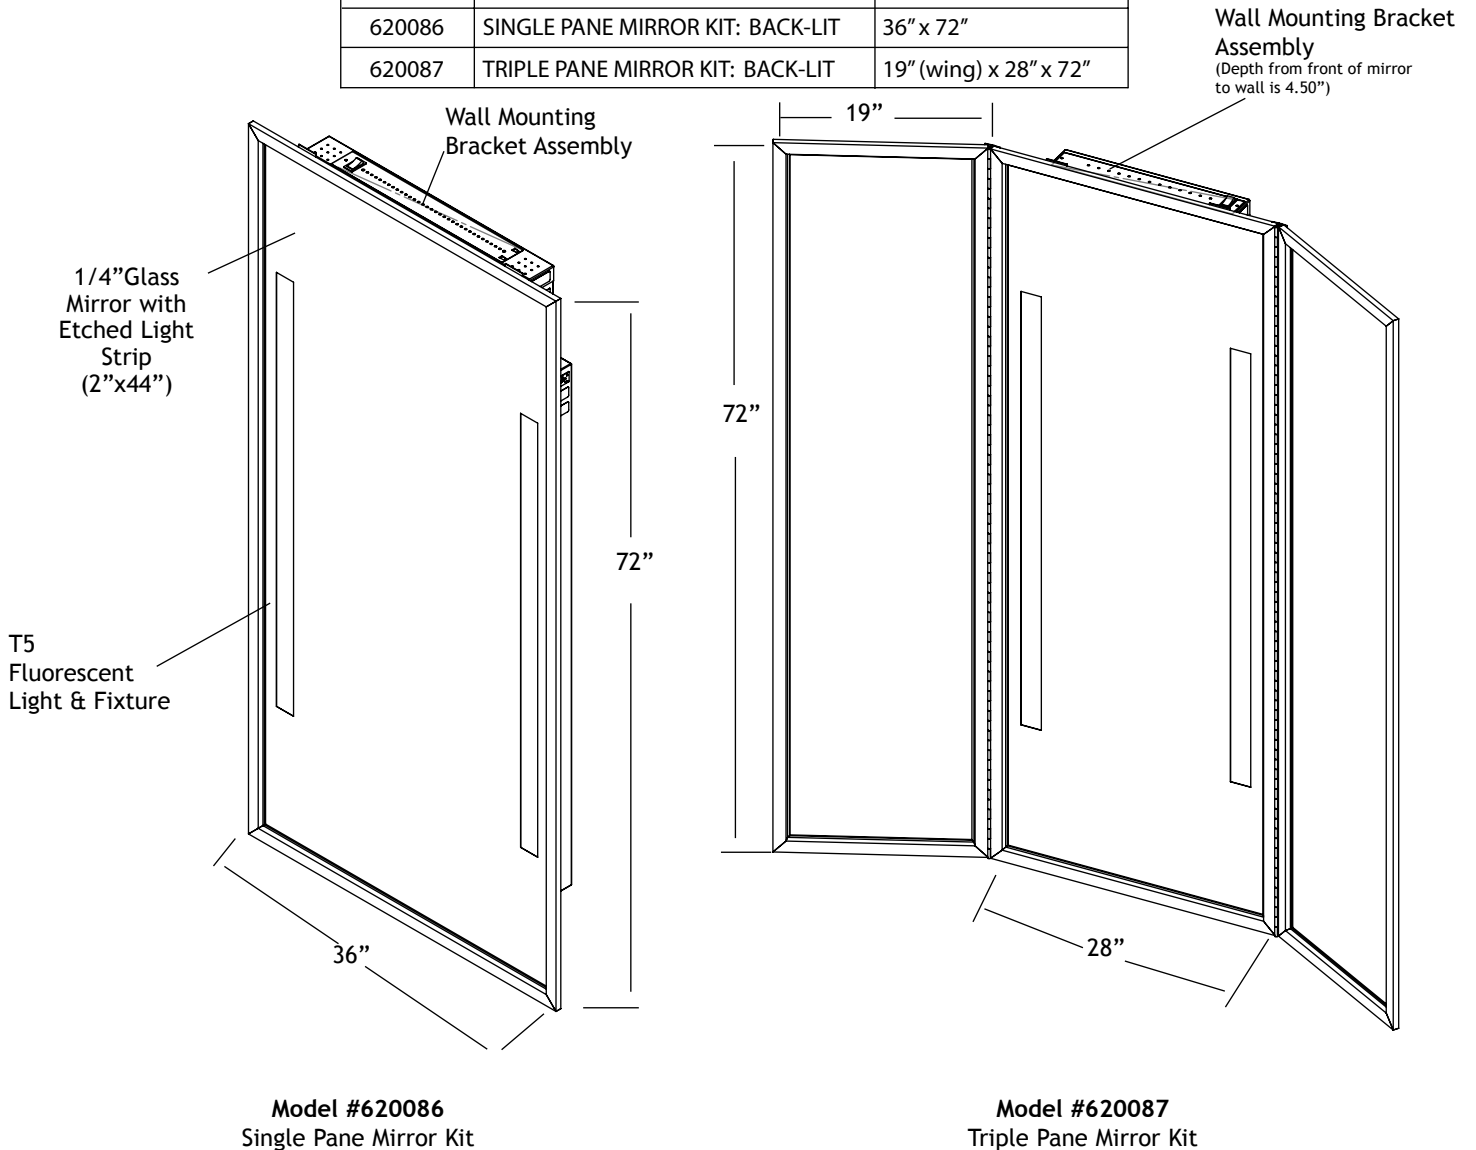

Fitting Room Mirror Kits

Mirror kits from Stylmark come fully glazed and ready to install. Available in standard single pane or triple pane sizes with or without back-lighting, these mirrors expand the visual space of any room while providing elegant functionality.

ORDERING MIRROR KITS		
MODEL #	DESCRIPTION	PANE DIMENSIONS
620086	SINGLE PANE MIRROR KIT: BACK-LIT	36" x 72"
620087	TRIPLE PANE MIRROR KIT: BACK-LIT	19" (wing) x 28" x 72"

- Notes:**
- Power requirements - 120VAC, 60 HZ, 0.26A (per lamp)
 - Stylmark Mirror Kit Model #620086 and #620087 are ETL listed per UL Standards.

MIRRKIT

Fitting Room Mirror Kits

ORDERING MIRROR KITS		
MODEL #	DESCRIPTION	PANE DIMENSIONS
620083	SINGLE PANE MIRROR KIT	28" x 72"
620084	SINGLE PANE MIRROR KIT	28" x 60"
620085	TRIPLE PANE MIRROR KIT	19"(wing) x 28" x 72"

Model #620083
Single Pane Mirror Kit
28"x72"

Model #620084
Single Pane Mirror Kit
28"x60"

Model #620085
Triple Pane Mirror Kit
19"(wing)x28"x72"

MIRRKIT