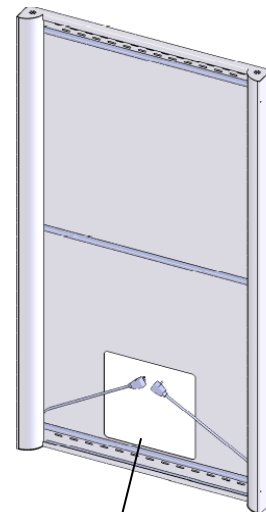

**Applications:** Retail fitting rooms, restrooms, spas, salons and hotel guest suites

**Construction Specifications:**

- Frame Material:** Powder coated 18GA Steel
- Frame Finish:** White (4047) and Bright Silver (4048)  
Custom finishes are available
- Mirror:** ¼" clear mirror with pencil ground edges
- Mounting Surface:** Mechanically sound surface with fasteners (obtain locally) rated to 75 lbs pullout
- Slim Profile Shield:** Grooved opaque acrylic

**Lamp Specifications:**

- Bulb:** T5 Fluorescent (2 bulbs per kit)
- Dimensions:** Overall 32" x 60" x 3"  
Mirror 27" x 59"
- Nominal Wattage:** 35W
- Average Rated Life:** 20,000 hours
- Color Temperature:** 3000K (other color temperatures are available)
- Color Rendering Index:** 85
- Power Requirements:** 120 VAC, 50/60 HZ, 0.5 A (per lamp)

Model	Description	Pane Dimensions
620088-4047	Slim Lit Mirror Kit - White	32" x 60"
620088-4048	Slim Lit Mirror Kit - Bright Silver	32" x 60"

(Other sizes available for program rollout)

**Slim Profile Lit Mirror – Mirror Removed**

**Slim Profile Lit Mirror**

Slim profile shield - opaque grooved acrylic

¼" clear mirror with pencil ground edges

Electrical outlet must be in this area

In order to continually improve our products, Stylmark reserves the right to make changes to specifications or materials without prior notice.