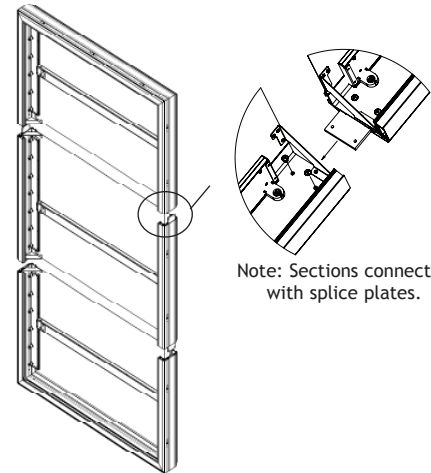

XXLite™
96" x 96"

Office Application

StretchLite™
36" x 36"

Restaurant Application

PrintFrame™
22" x 28"

Office Application

Luminaire Ultra®II
24" x 48"

Retail Store Front Application

XXLITE™

Large-Format Backlit Graphic Display

Outside Dimensions

- Add 2" (51mm) to nominal size in each dimension

Visual Area

- Subtract 3-1/4" (83mm) from nominal size in each dimension

Graphic Size

- Same as nominal size

Depth

- 6" (152mm)

Part #229056 XXLite Frame Lock Key

Note: The frame lock key tensions the graphic and prevents any unauthorized tampering with the graphic.

Note: Sections connected with splice plates.

Note: Most sizes of the XXLite ship in two or more sections.