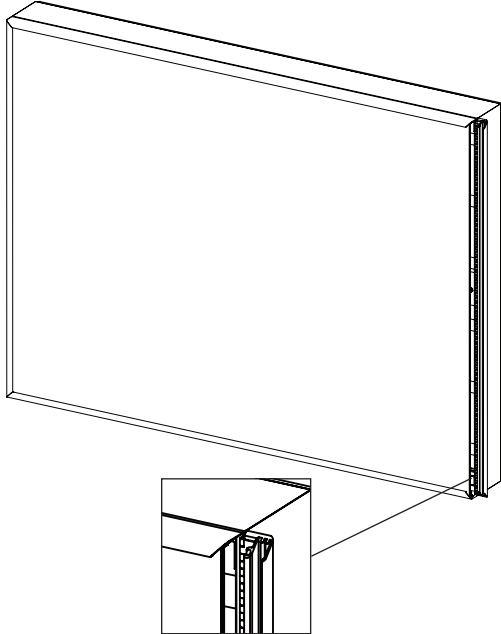

*Luminaire Ultra®  
48" x 72"  
Office Application*

*Luminaire Ultra®II  
24" x 48"  
Retail Store Front Application*

*XXLite™  
89" x 130"  
Healthcare Application*

*PrintFrame™  
22" x 28"  
Office Application*

### 5-1/4" (133mm) Single-Sided Unit

Flip open sides for easy service and graphic access

**Outside Dimensions**

- Add 1/2" (13mm) to nominal size in each dimension

**Visual Area**

- Subtract 3/4" (19mm) from nominal size in each dimension

### 6-5/8" (168mm) Single-Sided Unit

Hinged display opens for easy service and graphic access

**Outside Dimensions**

- Add 9/16" (15mm) to nominal size in each dimension

**Visual Area**

- Subtract 1-7/8" (47mm) from nominal size in each dimension